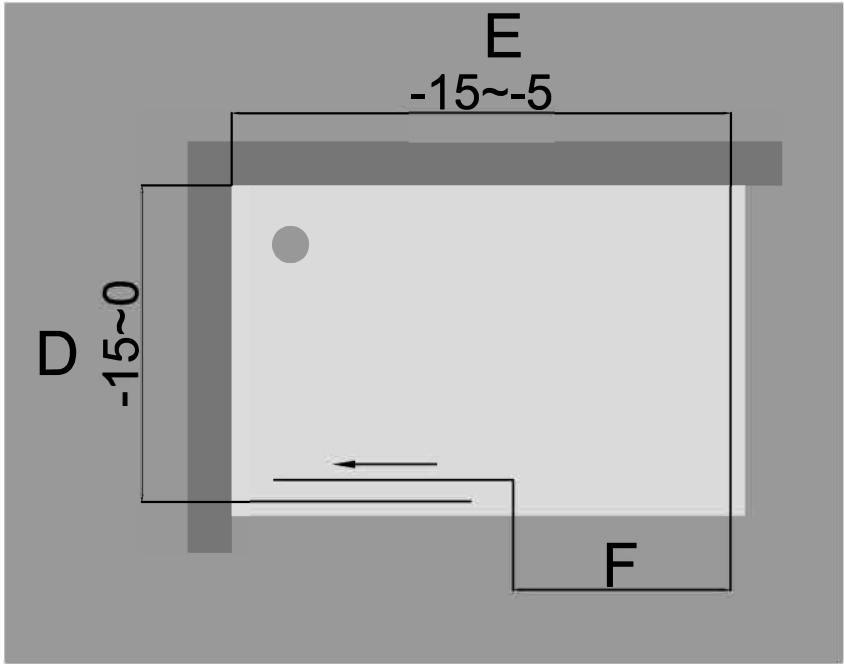

S898 Black-Grey

SIZE	A	B	C	D	E	F
800X1200X1950	543	601	723	785~800	1185~1195	≈505