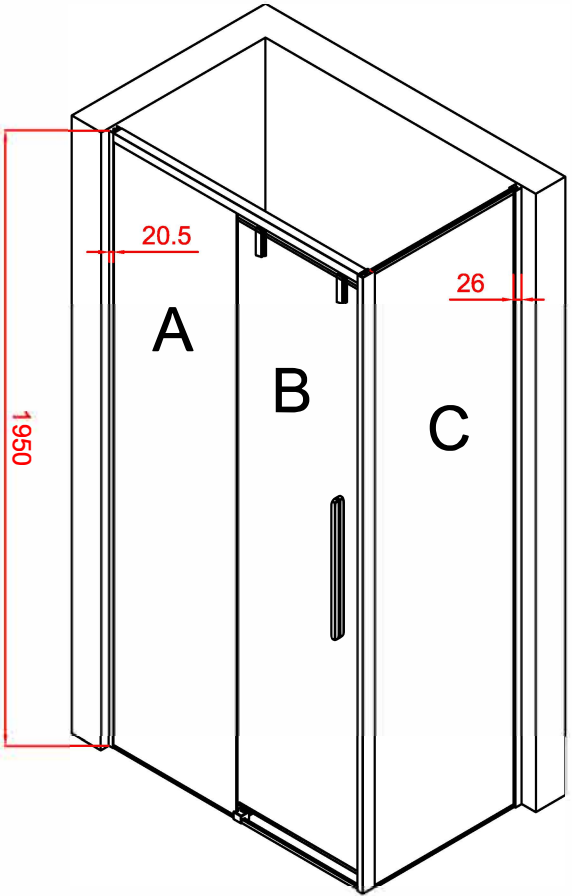

S898 Black-Grey

SIZE	A	B	C	D	E	F
800X1200X1950	543	601	723	785~800	1185~1195	≈505