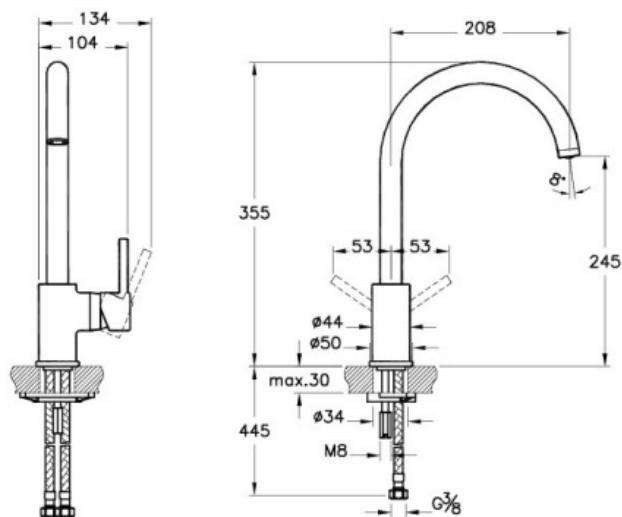

Description	Minimax S Sink Mixer
Code	A42091EXP
Installation Type	Standard
Product Properties	Energy Saving
Blue Life	Yes
Working Pressure	0,5-10 Bar (Recommended 3-5 Bar)
EPD	Yes
Coating	Chrome
Cartridge	35 mm Cartridge Flow and Temperature Adjustable
Aerator	Cache Honeycomb Aerator
Colour	Chrome