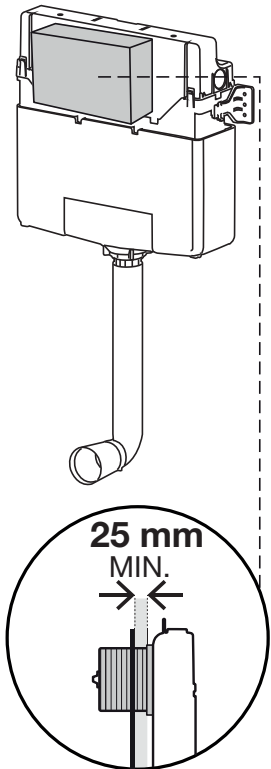

OLI 120 PLUS

OLIpure®
kit conversion
Cod. 152974