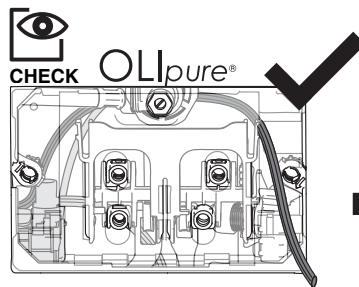

OLI 120 PLUS

OLIpure®
kit conversion
Cod. 152974