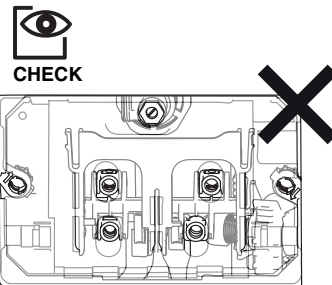

OLI 120 PLUS

OLIpure®
kit conversion
Cod. 152974