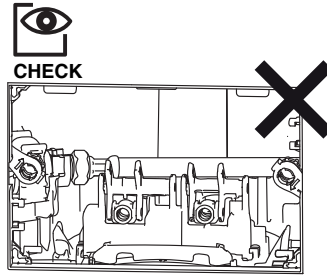

## EXPERT EVO

OLIpure®  
kit conversion  
Cod. 152974