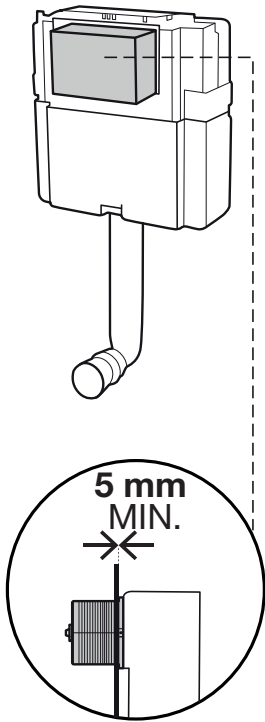

## EXPERT EVO

OLIpure®  
kit conversion  
Cod. 152974